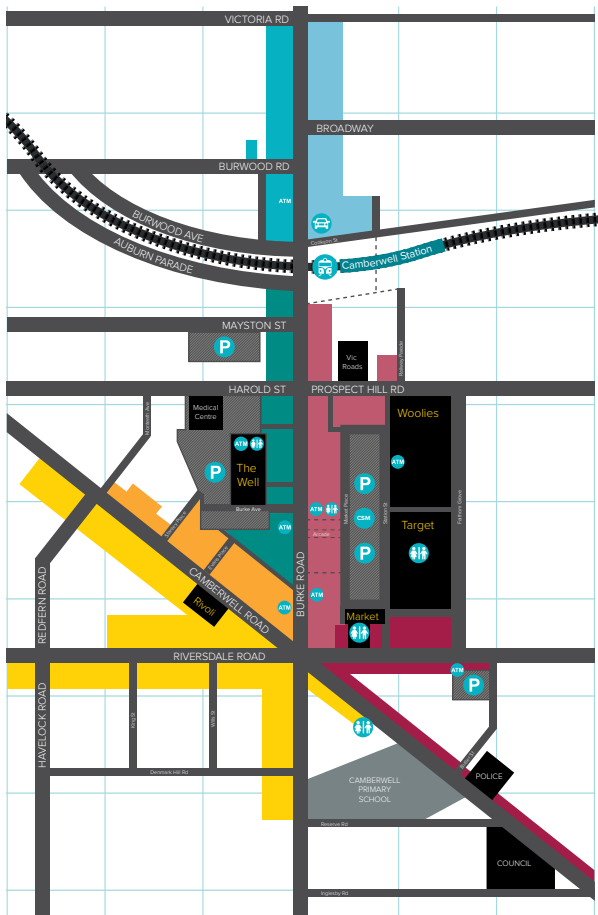

Zones

FIND HEALTH AND WELLNESS IN CAMBERWELL

Pamper yourself with a massage or spa treatment. Explore natural therapies and alternative medicine. Fuel your body with organic and whole foods. Join the gym. Channel your chi with yoga or meditation. Look the part in fashionable activewear and sports gear. Find rehabilitation services. Relax with a clinical or relaxation practice. With over 400 stores, we've got it all!

www.CamberwellShopping.com.au