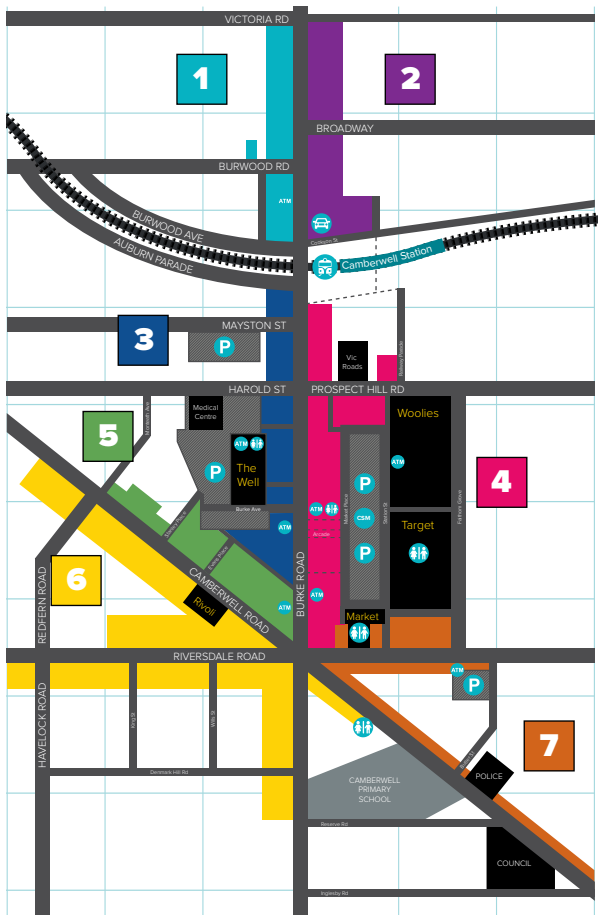

Zones

FIND HEALTH AND WELLNESS IN CAMBERWELL

Pamper yourself with a massage or spa treatment. Explore natural therapies and alternative medicine. Fuel your body with organic and whole foods. Join the gym. Channel your chi with yoga or meditation. Look the part in fashionable activewear and sports gear. Find rehabilitation services. Relax with a clinical or relaxation practice. With over 400 stores, we've got it all!

www.CamberwellShopping.com.au